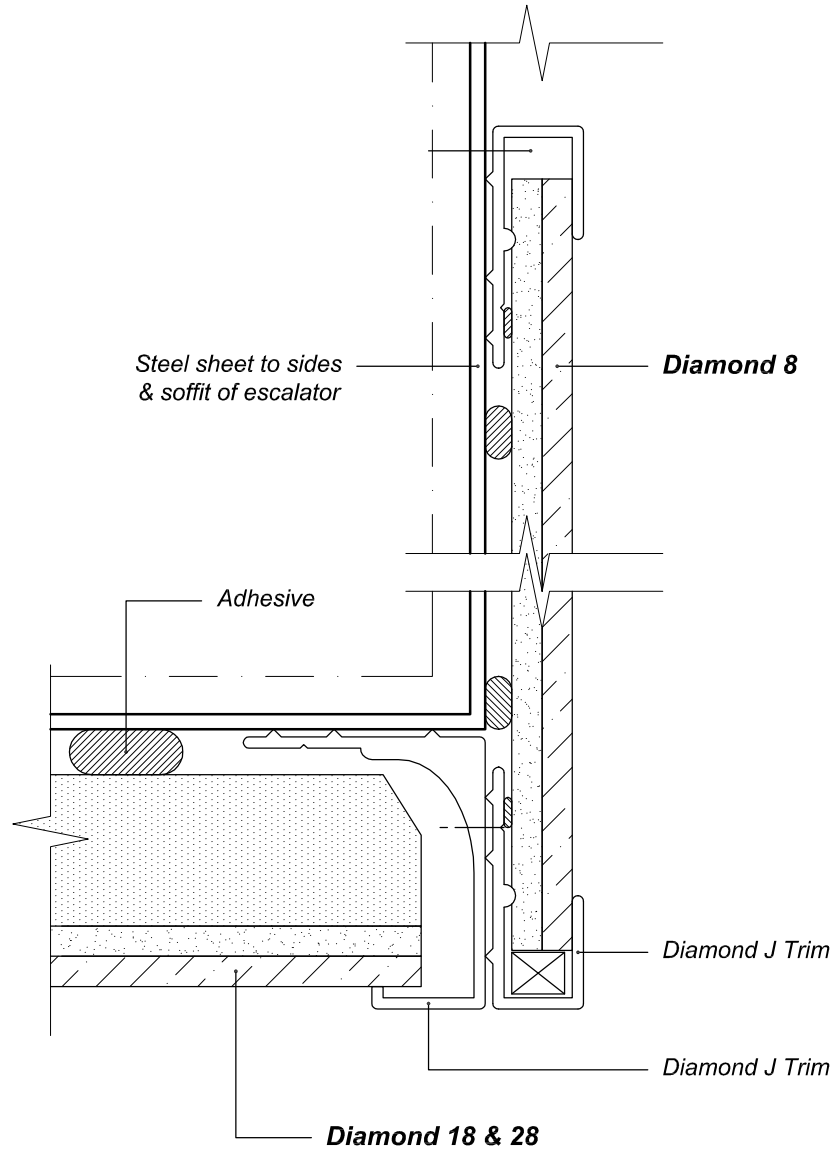

TYPICAL DETAIL: **DIAMOND MIRROR/DÉCOR GLASS**

*Chelsea Artisans Ltd*

Date:

27/11/06

Detail:

Escalator Side / Soffit

Detail No:

G 10