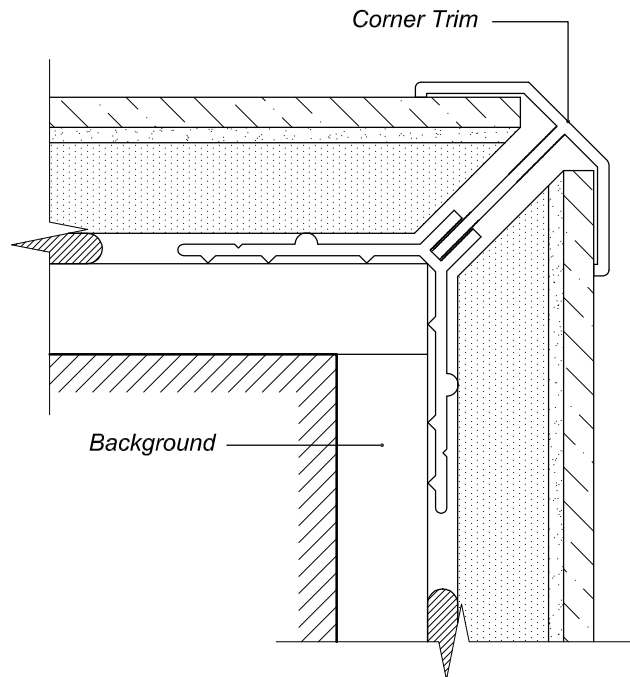

**Diamond 8 - Without Trim**

**Diamond 8 - With Trim**

**Diamond 18 & 28 - Without Trim**

**Diamond 18 & 28 - With Trim**

Date: 27/11/06

Detail: External Corner

Detail No: G 08

Unit C2, Sandown Industrial Park,  
Mill Road, Esher, Surrey. KT10 8BL