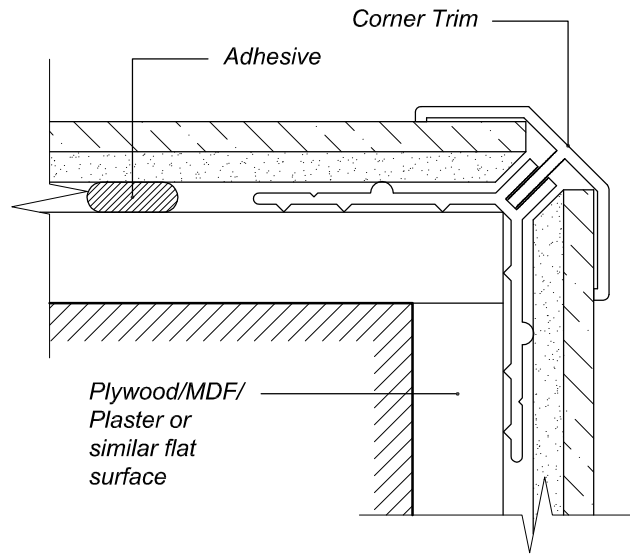

**Diamond 8 - Without Trim**

**Diamond 8 - With Trim**

**Diamond 18 & 28 - Without Trim**

**Diamond 18 & 28 - With Trim**

Date: 27/11/06

Detail: External Corner

Detail No: G 08

Unit C2, Sandown Industrial Park,  
Mill Road, Esher, Surrey. KT10 8BL