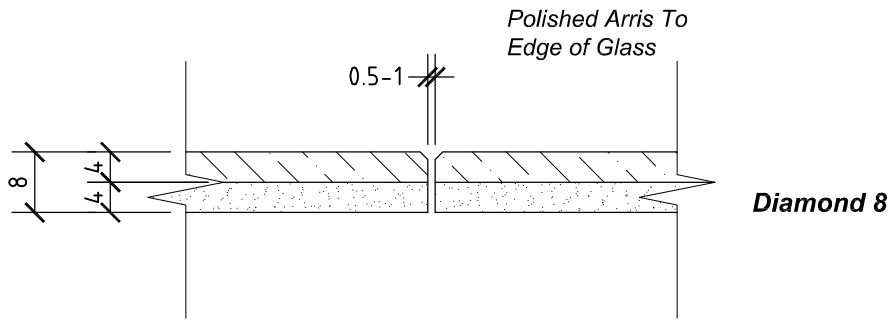

TYPICAL DETAIL: **DIAMOND MIRROR/DÉCOR GLASS**

Chelsea Artisans Ltd

Date:

27/11/06

Detail:

Panel To Panel Joint

Detail No:

G 06