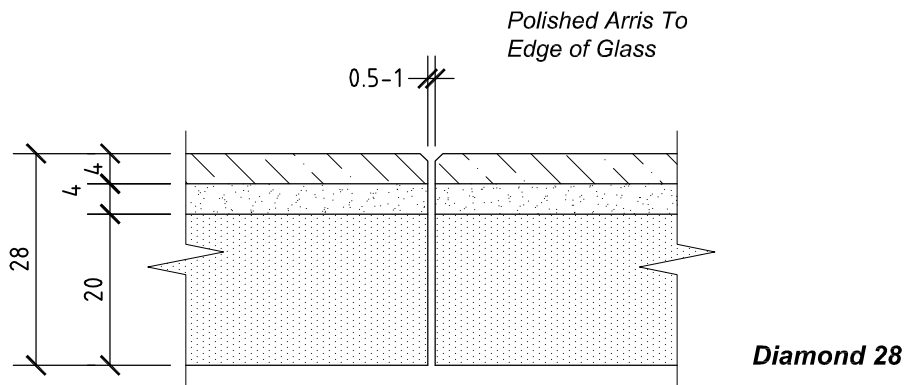

TYPICAL DETAIL: **DIAMOND MIRROR/DÉCOR GLASS**

Chelsea Artisans Ltd

Date:

27/11/06

Detail:

Panel To Panel Joint

Detail No:

G 06