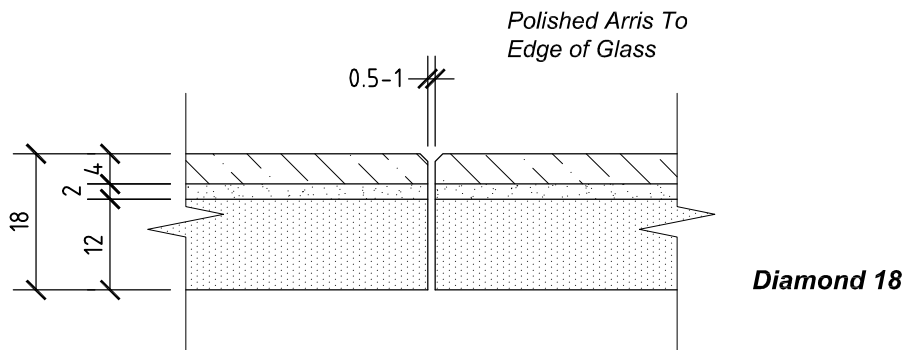

TYPICAL DETAIL: **DIAMOND MIRROR/DÉCOR GLASS**

Chelsea Artisans Ltd

Date:

27/11/06

Detail:

Panel To Panel Joint

Detail No:

G 06